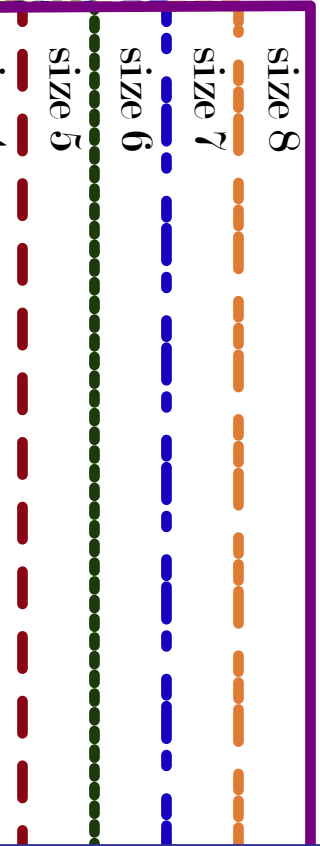

Square test  
 4" x 4"  
 10.1 cms x 10.1 cms

**FOLD LINE**

*On the Cutting*  
 Gathered skin  
 Main s

On fo  
CUT

3

5

2

size 3

size 4

size 5

size 6

size 7

size 8

Floor Designs  
Art for girls  
skirt

old

2

4